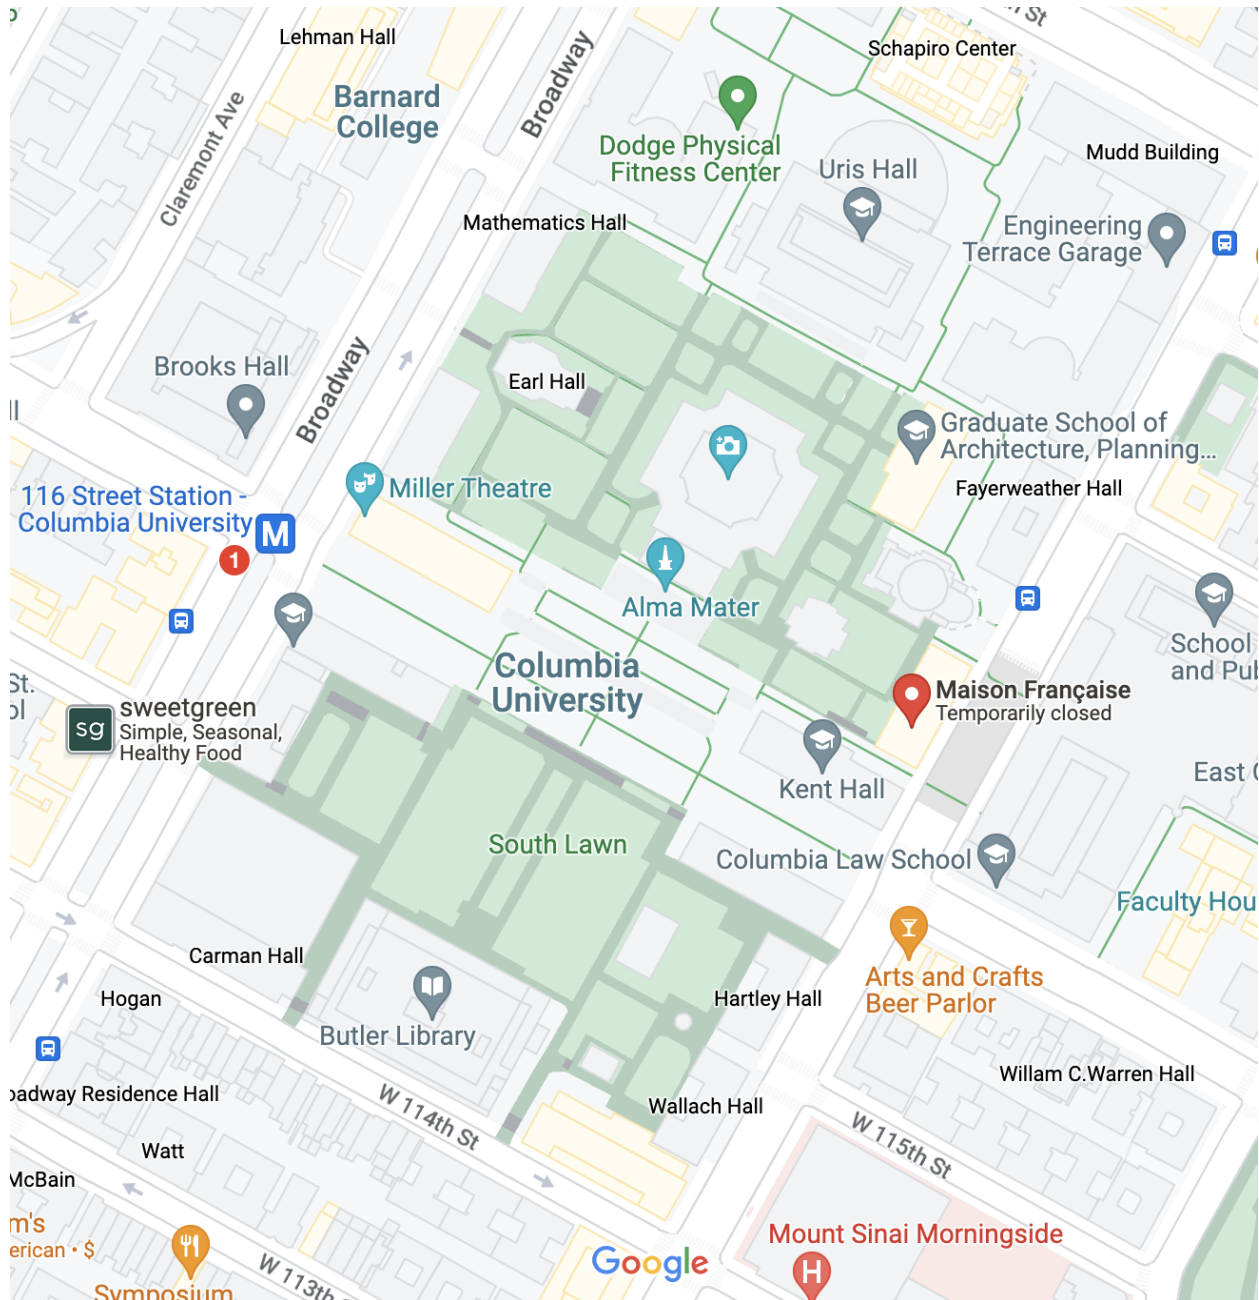

Maison Française, Columbia University

Directions: Facing Low Library, walk up the Low Library steps until you reach the upper campus level. Turn right, and the Maison Française will be directly ahead, on your left. Photo of the building below.